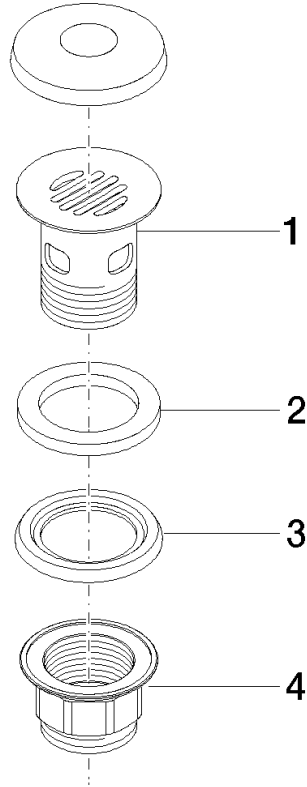

10 105 970

Fits: IMO, LULU, MADISON, MEM, TARA,
CL.1, LISSÉ, VAIA, META, CYO

	Brushed Chrome	10 105 970-93
	Chrome	10 105 970-00
	Brushed Platinum	10 105 970-06
	Platinum	10 105 970-08
	Durabrand (23kt Gold)	10 105 970-09
	Dark Chrome	10 105 970-19
	Light Gold	10 105 970-26
	Brushed Light Gold	10 105 970-27
	Brushed Durabrand (23kt Gold)	10 105 970-28
	Matte Black	10 105 970-33
	Brushed Bronze	10 105 970-42
	Brushed Champagne (22kt Gold)	10 105 970-46
	Champagne (22kt Gold)	10 105 970-47
	Brushed Dark Platinum	10 105 970-99

Grated waste 1 1/4" - Brushed Chrome

IMO

10 105 970

Only suitable for basins with an overflow.

10 105 970

10 105 970

Parts for other finishes can be found here: [Chrome](#)

Spare parts list

No.	Item Number	Name	Quantity used	Delivery time
1	09 11 01 027-93	cup	1	20
2	09 14 05 039 90	seal	1	2
3	09 14 03 025 90	seal	1	2
4	09 23 10 020-93	nut	1	20